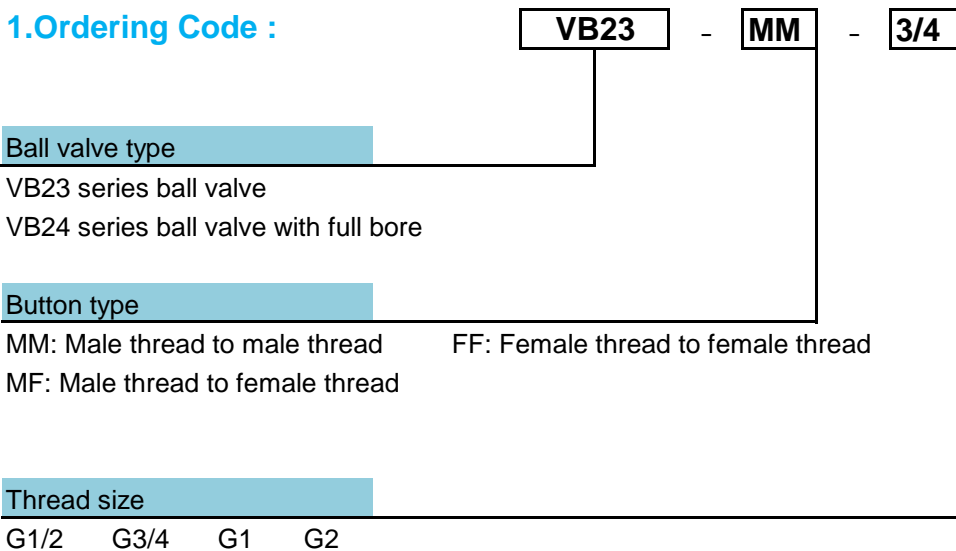

c) VB23,VB24 Series Ball Valve

VB23-FF-3/4

VB24-FF-1

1.Ordering Code :

2.Characteristics:

- 1) Pressure range: 0~1.0MPa
- 2) Working temperature: 0~60°C
- 3) Different thread types can be offered according to customers' requirements, e.g.: PT, BSP, NPT etc.