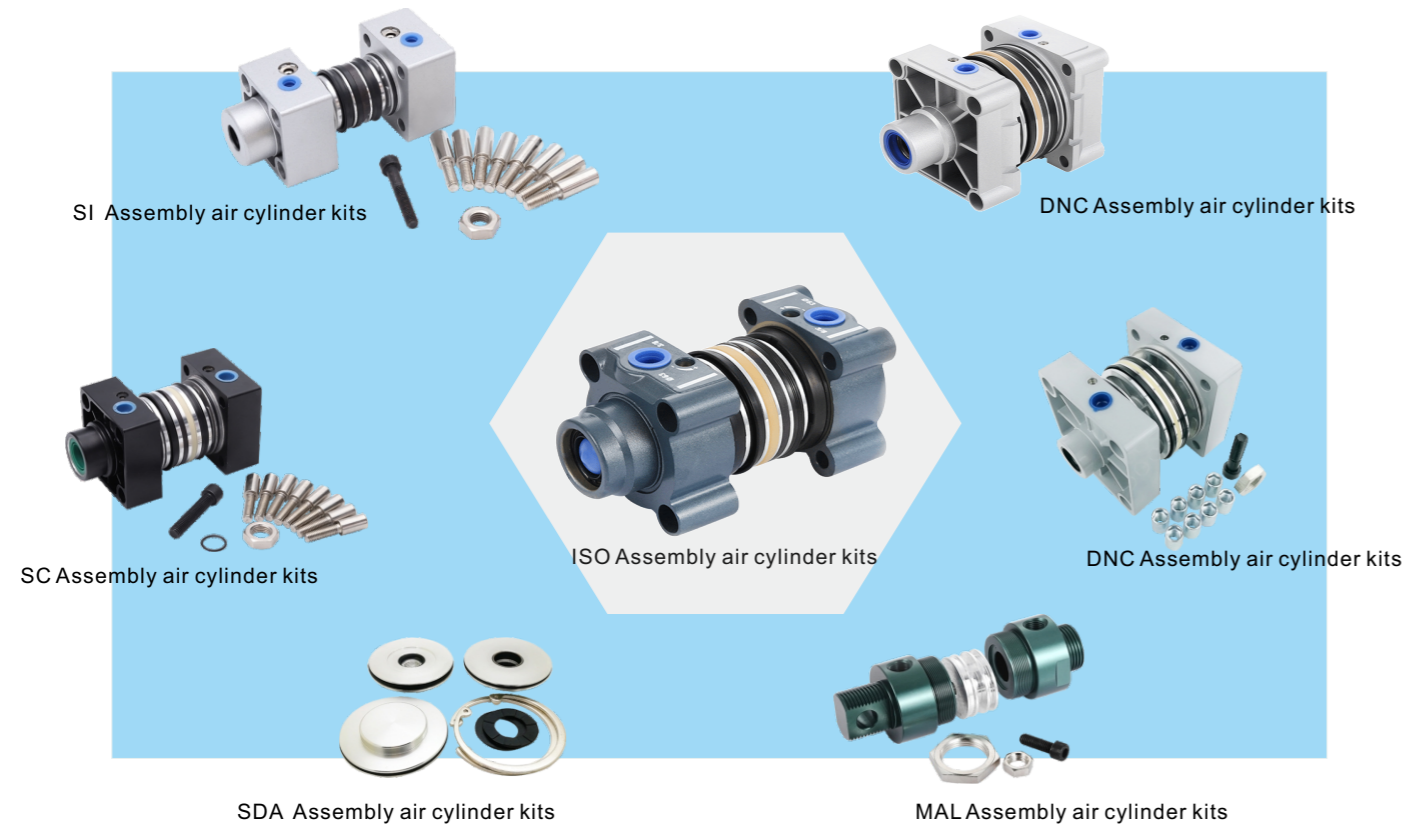

2.1 ISO6431 AIR CYLINDER ACCESSORIES

2.2 ASSEMBLY AIR CYLINDER KITS

2.3 AIR CYLINDER BARREL

2.4 SC, SU AIR CYLINDER ACCESSORIES

2.5 REED SWITCHES

2.6 MINIAIR CYLINDER ACCESSORIES