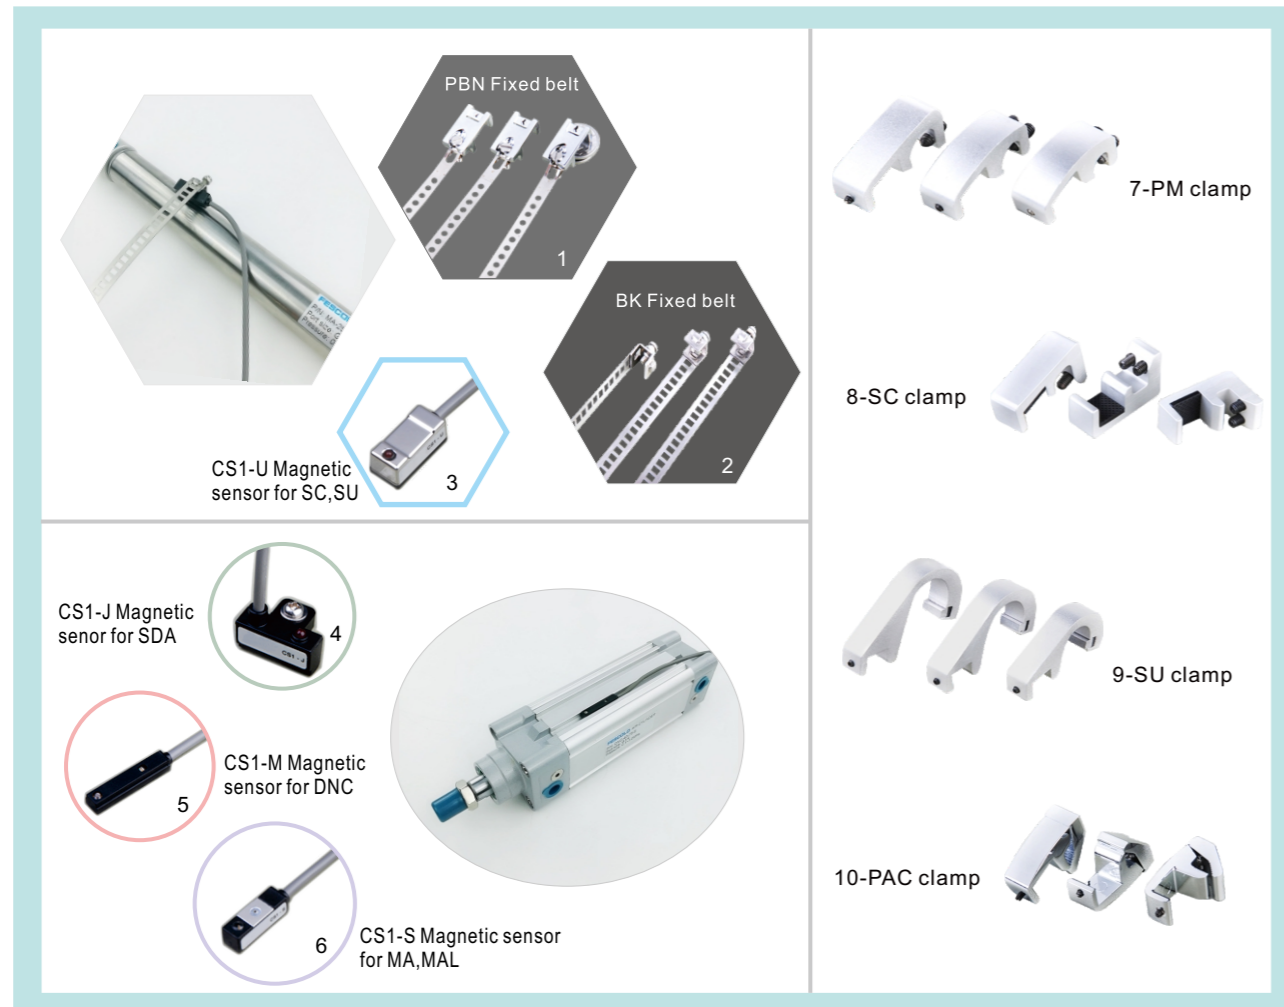

2.1 ISO6431 AIR CYLINDER ACCESSORIES

2.2 ASSEMBLY AIR CYLINDER KITS

2.3 AIR CYLINDER BARREL

2.4 SC, SU AIR CYLINDER ACCESSORIES

2.5 REED SWITCHES

2.6 MINIAIR CYLINDER ACCESSORIES