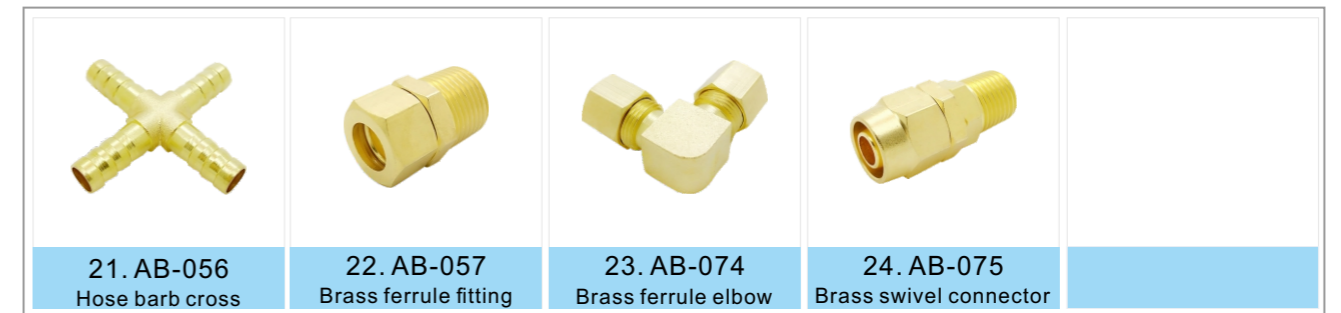

14.Brass pipe fittings and connectors

This series of brass pipe adapters and connectors are made of full brass or brass with nickel plated, which include straight, elbow, Tee branch, Y branch, Cross, bulkhead, bushes, reducer, double nipple, hose barb and so on. Customization and OEM is acceptable according to client's drawing.

14.1 Brass fittings and connectors

14.2 BRASS FITTINGS WITH NICKEL PLATED

14.3 BRASS RAPID FITTING WITH NICKEL PLATED

14.4 Brass Ferrule Compression Fitting

14.5 Carbon Steel Connector

				
1. CS-032 Steel double nipple	2. CS-034 Steel F-M adapter	3. CS-035 Steel F-M reducer	4. CS-036 Steel Hex.socket plug	5. CS-037 Steel Hex.socket plug
				
6. CS-038 Steel Hex.plug	7. CS-039 Steel female socket	8. CS-041 Steel bulkhead fitting	9. CS-8054 Female five ports	10. CS-8057 Five ports adapter
				
11. CS-8059 Male five ports	12. CS-8060 Female six ports	13. CS-8061 Male six ports	14. CS-8069 Male six ports	15. CS-8071 Steel tri-branch 90°
				
16. CS-8072 Steel Tee branch	17. CS-8073 Steel Tri-branch 120°	18. CS-8074 Steel elbow with nut	19. CS-8077 Steel round elbow	20. CS-8078 Steel long Tee branch

				
21. CS-8081N Steel long tri-branch 120°	22. CS-8081 Long tri-branch 120° with nut	23. CS-8083N Steel elbow with nut	24. CS-8083 Steel long elbow	25. CS-8087 Steel Arc elbow

26. CS-8092 Steel tri-branch with nut