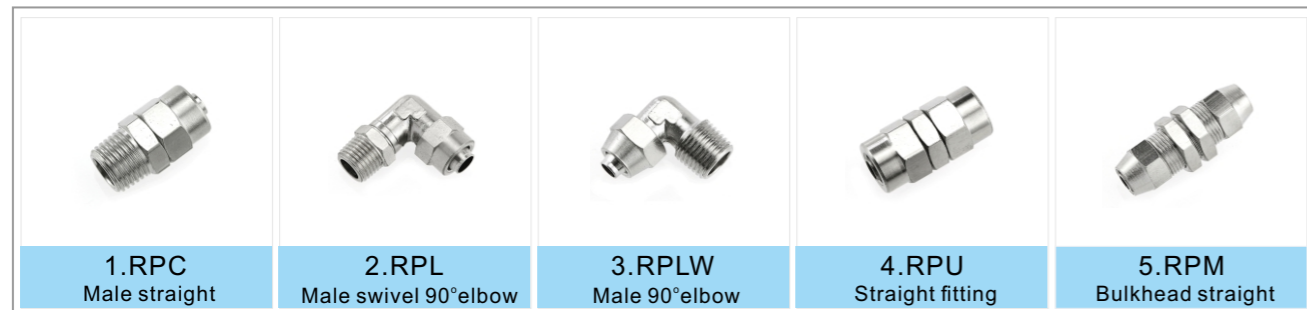

14.Brass pipe fittings and connectors

This series of brass pipe adapters and connectors are made of full brass or brass with nickel plated, which include straight, elbow, Tee branch, Y branch, Cross, bulkhead, bushes, reducer, double nipple, hose barb and so on. Customization and OEM is acceptable according to client's drawing.

14.1 Brass fittings and connectors

14.2 BRASS FITTINGS WITH NICKEL PLATED

14.3 BRASS RAPID FITTING WITH NICKEL PLATED

14.4 Brass Ferrule Compression Fitting

14.5 Carbon Steel Connector

				
1. CS-032 Steel double nipple	2. CS-034 Steel F-M adapter	3. CS-035 Steel F-M reducer	4. CS-036 Steel Hex.socket plug	5. CS-037 Steel Hex.socket plug
				
6. CS-038 Steel Hex.plug	7. CS-039 Steel female socket	8. CS-041 Steel bulkhead fitting	9. CS-8054 Female five ports	10. CS-8057 Five ports adapter
				
11. CS-8059 Male five ports	12. CS-8060 Female six ports	13. CS-8061 Male six ports	14. CS-8069 Male six ports	15. CS-8071 Steel tri-branch 90°
				
16. CS-8072 Steel Tee branch	17. CS-8073 Steel Tri-branch 120°	18. CS-8074 Steel elbow with nut	19. CS-8077 Steel round elbow	20. CS-8078 Steel long Tee branch

				
21. CS-8081N Steel long tri-branch 120°	22. CS-8081 Long tri-branch 120° with nut	23. CS-8083N Steel elbow with nut	24. CS-8083 Steel long elbow	25. CS-8087 Steel Arc elbow

26. CS-8092 Steel tri-branch with nut