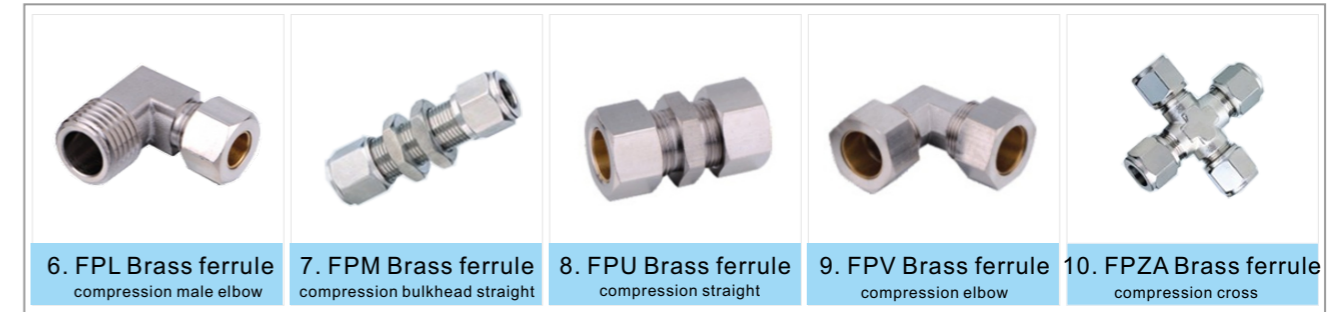

14.Brass pipe fittings and connectors

This series of brass pipe adapters and connectors are made of full brass or brass with nickel plated, which include straight, elbow, Tee branch, Y branch, Cross, bulkhead, bushes, reducer, double nipple, hose barb and so on. Customization and OEM is acceptable according to client's drawing.

14.1 Brass fittings and connectors

14.2 BRASS FITTINGS WITH NICKEL PLATED

14.3 BRASS RAPID FITTING WITH NICKEL PLATED

14.4 Brass Ferrule Compression Fitting

14.5 Carbon Steel Connector

				
1. CS-032 Steel double nipple	2. CS-034 Steel F-M adapter	3. CS-035 Steel F-M reducer	4. CS-036 Steel Hex.socket plug	5. CS-037 Steel Hex.socket plug
				
6. CS-038 Steel Hex.plug	7. CS-039 Steel female socket	8. CS-041 Steel bulkhead fitting	9. CS-8054 Female five ports	10. CS-8057 Five ports adapter
				
11. CS-8059 Male five ports	12. CS-8060 Female six ports	13. CS-8061 Male six ports	14. CS-8069 Male six ports	15. CS-8071 Steel tri-branch 90°
				
16. CS-8072 Steel Tee branch	17. CS-8073 Steel Tri-branch 120°	18. CS-8074 Steel elbow with nut	19. CS-8077 Steel round elbow	20. CS-8078 Steel long Tee branch

				
21. CS-8081N Steel long tri-branch 120°	22. CS-8081 Long tri-branch 120° with nut	23. CS-8083N Steel elbow with nut	24. CS-8083 Steel long elbow	25. CS-8087 Steel Arc elbow

26. CS-8092 Steel tri-branch with nut