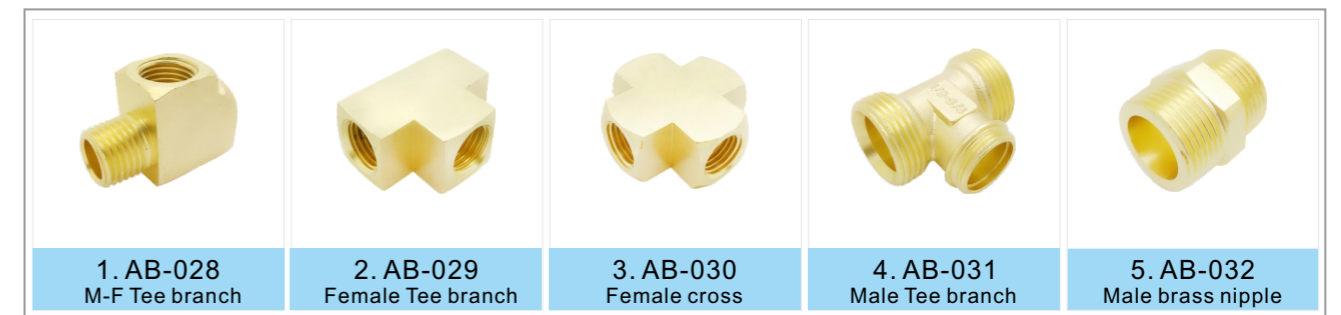

14.Brass pipe fittings and connectors

This series of brass pipe adapters and connectors are made of full brass or brass with nickel plated, which include straight, elbow, Tee branch, Y branch, Cross, bulkhead, bushes, reducer, double nipple, hose barb and so on. Customization and OEM is acceptable according to client's drawing.

14.1 Brass fittings and connectors

14.2 BRASS FITTINGS WITH NICKEL PLATED

14.3 BRASS RAPID FITTING WITH NICKEL PLATED

14.4 Brass Ferrule Compression Fitting

14.5 Carbon Steel Connector

				
1. CS-032 Steel double nipple	2. CS-034 Steel F-M adapter	3. CS-035 Steel F-M reducer	4. CS-036 Steel Hex.socket plug	5. CS-037 Steel Hex.socket plug
				
6. CS-038 Steel Hex.plug	7. CS-039 Steel female socket	8. CS-041 Steel bulkhead fitting	9. CS-8054 Female five ports	10. CS-8057 Five ports adapter
				
11. CS-8059 Male five ports	12. CS-8060 Female six ports	13. CS-8061 Male six ports	14. CS-8069 Male six ports	15. CS-8071 Steel tri-branch 90°
				
16. CS-8072 Steel Tee branch	17. CS-8073 Steel Tri-branch 120°	18. CS-8074 Steel elbow with nut	19. CS-8077 Steel round elbow	20. CS-8078 Steel long Tee branch

				
21. CS-8081N Steel long tri-branch 120°	22. CS-8081 Long tri-branch 120° with nut	23. CS-8083N Steel elbow with nut	24. CS-8083 Steel long elbow	25. CS-8087 Steel Arc elbow

26. CS-8092 Steel tri-branch with nut