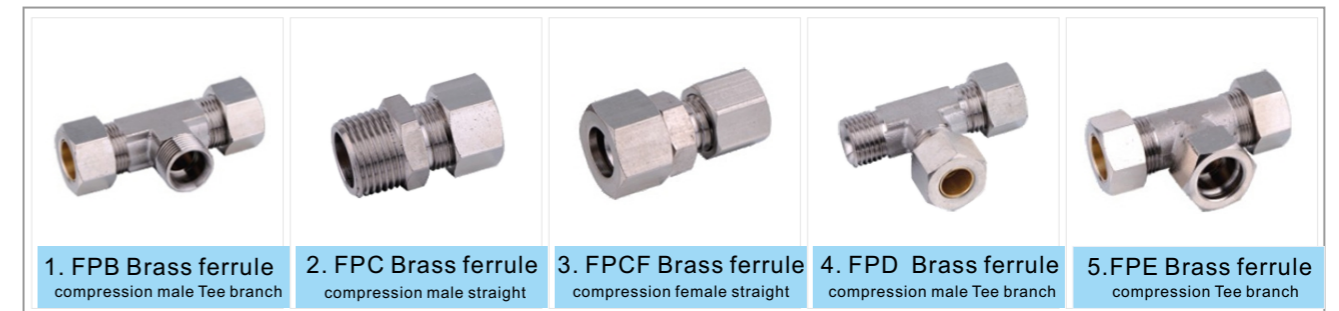

14.Brass pipe fittings and connectors

This series of brass pipe adapters and connectors are made of full brass or brass with nickel plated, which include straight, elbow, Tee branch, Y branch, Cross, bulkhead, bushes, reducer, double nipple, hose barb and so on. Customization and OEM is acceptable according to client's drawing.

14.1 Brass fittings and connectors

14.2 BRASS FITTINGS WITH NICKEL PLATED

14.3 BRASS RAPID FITTING WITH NICKEL PLATED

14.4 Brass Ferrule Compression Fitting

14.5 Carbon Steel Connector

				
1. CS-032 Steel double nipple	2. CS-034 Steel F-M adapter	3. CS-035 Steel F-M reducer	4. CS-036 Steel Hex.socket plug	5. CS-037 Steel Hex.socket plug
				
6. CS-038 Steel Hex.plug	7. CS-039 Steel female socket	8. CS-041 Steel bulkhead fitting	9. CS-8054 Female five ports	10. CS-8057 Five ports adapter
				
11. CS-8059 Male five ports	12. CS-8060 Female six ports	13. CS-8061 Male six ports	14. CS-8069 Male six ports	15. CS-8071 Steel tri-branch 90°
				
16. CS-8072 Steel Tee branch	17. CS-8073 Steel Tri-branch 120°	18. CS-8074 Steel elbow with nut	19. CS-8077 Steel round elbow	20. CS-8078 Steel long Tee branch

				
21. CS-8081N Steel long tri-branch 120°	22. CS-8081 Long tri-branch 120° with nut	23. CS-8083N Steel elbow with nut	24. CS-8083 Steel long elbow	25. CS-8087 Steel Arc elbow

26. CS-8092 Steel tri-branch with nut