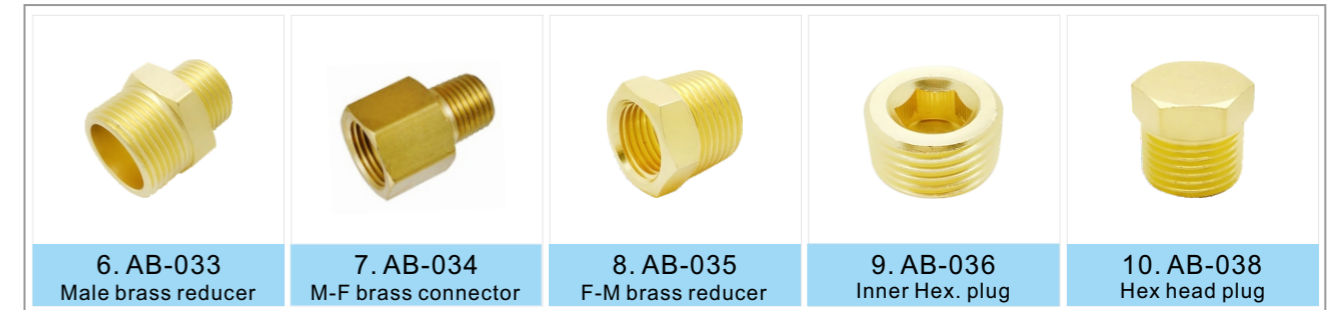

14.Brass pipe fittings and connectors

This series of brass pipe adapters and connectors are made of full brass or brass with nickel plated, which include straight, elbow, Tee branch, Y branch, Cross, bulkhead, bushes, reducer, double nipple, hose barb and so on. Customization and OEM is acceptable according to client's drawing.

14.1 Brass fittings and connectors

14.2 BRASS FITTINGS WITH NICKEL PLATED

14.3 BRASS RAPID FITTING WITH NICKEL PLATED

14.4 Brass Ferrule Compression Fitting

14.5 Carbon Steel Connector

				
1. CS-032 Steel double nipple	2. CS-034 Steel F-M adapter	3. CS-035 Steel F-M reducer	4. CS-036 Steel Hex.socket plug	5. CS-037 Steel Hex.socket plug
				
6. CS-038 Steel Hex.plug	7. CS-039 Steel female socket	8. CS-041 Steel bulkhead fitting	9. CS-8054 Female five ports	10. CS-8057 Five ports adapter
				
11. CS-8059 Male five ports	12. CS-8060 Female six ports	13. CS-8061 Male six ports	14. CS-8069 Male six ports	15. CS-8071 Steel tri-branch 90°
				
16. CS-8072 Steel Tee branch	17. CS-8073 Steel Tri-branch 120°	18. CS-8074 Steel elbow with nut	19. CS-8077 Steel round elbow	20. CS-8078 Steel long Tee branch

				
21. CS-8081N Steel long tri-branch 120°	22. CS-8081 Long tri-branch 120° with nut	23. CS-8083N Steel elbow with nut	24. CS-8083 Steel long elbow	25. CS-8087 Steel Arc elbow

26. CS-8092 Steel tri-branch with nut