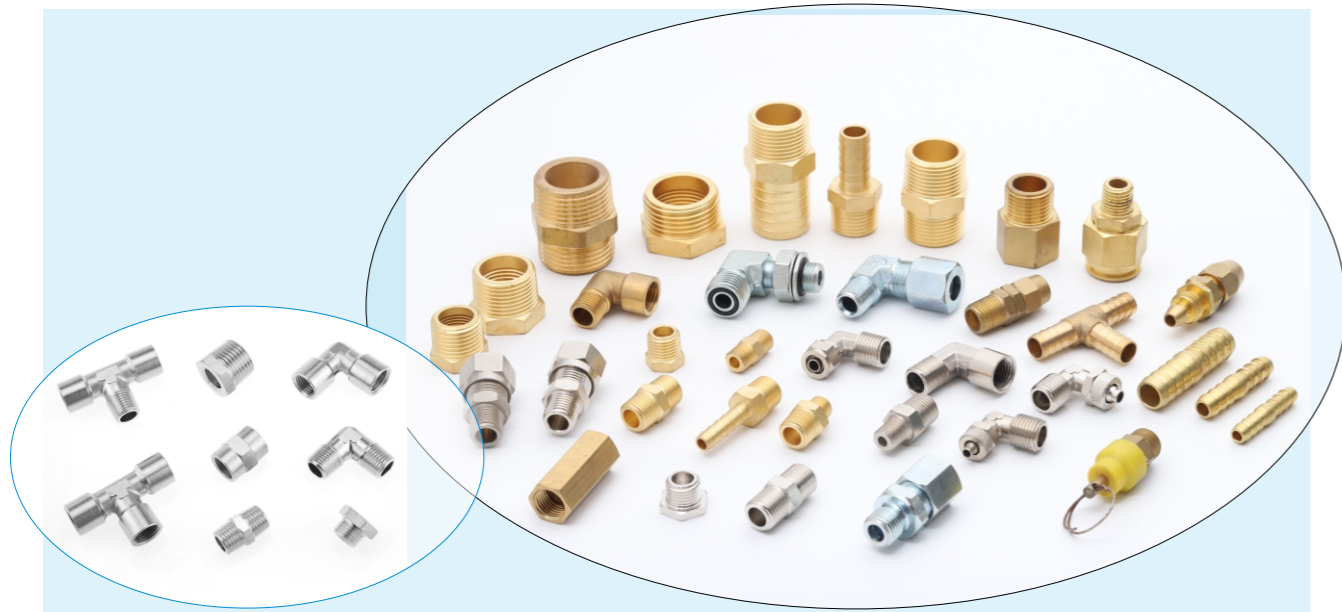

14.Brass pipe fittings and connectors

This series of brass pipe adapters and connectors are made of full brass or brass with nickel plated, which include straight, elbow, Tee branch, Y branch, Cross, bulkhead, bushes, reducer, double nipple, hose barb and so on. Customization and OEM is acceptable according to client's drawing.

14.1 Brass fittings and connectors

14.2 BRASS FITTINGS WITH NICKEL PLATED

14.3 BRASS RAPID FITTING WITH NICKEL PLATED

14.4 Brass Ferrule Compression Fitting

14.5 Carbon Steel Connector

				
1. CS-032 Steel double nipple	2. CS-034 Steel F-M adapter	3. CS-035 Steel F-M reducer	4. CS-036 Steel Hex.socket plug	5. CS-037 Steel Hex.socket plug
				
6. CS-038 Steel Hex.plug	7. CS-039 Steel female socket	8. CS-041 Steel bulkhead fitting	9. CS-8054 Female five ports	10. CS-8057 Five ports adapter
				
11. CS-8059 Male five ports	12. CS-8060 Female six ports	13. CS-8061 Male six ports	14. CS-8069 Male six ports	15. CS-8071 Steel tri-branch 90°
				
16. CS-8072 Steel Tee branch	17. CS-8073 Steel Tri-branch 120°	18. CS-8074 Steel elbow with nut	19. CS-8077 Steel round elbow	20. CS-8078 Steel long Tee branch

				
21. CS-8081N Steel long tri-branch 120°	22. CS-8081 Long tri-branch 120° with nut	23. CS-8083N Steel elbow with nut	24. CS-8083 Steel long elbow	25. CS-8087 Steel Arc elbow

26. CS-8092 Steel tri-branch with nut