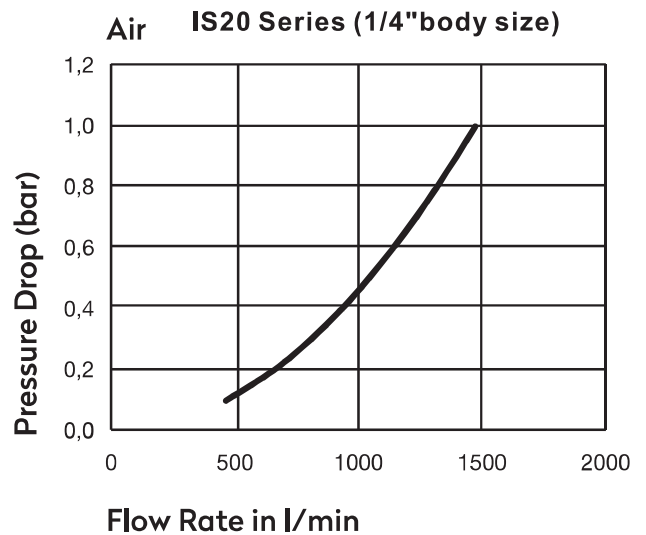

Ordering code

- IS 20 - SF - 02 S**
- ◆ Israel series
 - ◆ Body size
20: 1/4"
 - ◆ Coupling type
SF: Female socket
SM: Male socket
SH: Hose barb socket
SN: Nut lock socket
PF: Female plug
PM: Male plug
PH: Hose barb plug
PN: Nut lock plug
 - ◆ Thread code
02: 1/4"PT
03: 3/8"PT
04: 1/2"PT
 - ◆ Material code
B: Brass
S: Carbon steel
SS: Stainless steel SUS304/303

Plug profile

Specification

Series	BR20
Body Size(in.)	1/4"
Rated Pressure(MPa)	2.0MPa
Temperature Range	-10°C ~ +70°C
Locking Device	4 balls

Performance

Compatible with

FOKCA
PARKER-RECTUS
CEJN

IS20

IS Series Israel Type Pneumatic Quick Coupling

Standard Hose Barb

Model	Body Size	Hose I.D.	Overall (A)	Hex Size (B)	Diameter (D)
IS20-SH-1/4	1/4	1/4"	75	19	25.3

Plugs/Nipples

Female Pipe Thread

Model	Body Size	Thread -T	Overall (A)	Hex Size (B)	Diameter (D)
IS20-PF-02	1/4	1/4"NPT	47	16	

Male Pipe Thread

Model	Body Size	Thread -T	Overall (A)	Hex Size (B)	Diameter (D)
IS20-PM-02	1/4	1/4"NPT	46	14	

Standard Hose Barb

Model	Body Size	Hose I.D.	Overall (A)	Hex Size (B)	Diameter (D)
IS20-PH-1/4	1/4	1/4"	57	14	