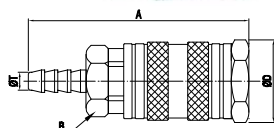

Ordering code

- IS 20 - SF - 02 S**
- ◆ Israel series
 - ◆ Body size
20: 1/4"
 - ◆ Coupling type
SF: Female socket
SM: Male socket
SH: Hose barb socket
SN: Nut lock socket
PF: Female plug
PM: Male plug
PH: Hose barb plug
PN: Nut lock plug
 - ◆ Thread code
02: 1/4"PT
03: 3/8"PT
04: 1/2"PT
 - ◆ Material code
B: Brass
S: Carbon steel
SS: Stainless steel SUS304/303

—○—+—← Self sealing socket+Thru-type plug

Sockets/Couplers

Female Pipe Thread

Model	Body Size	Thread -T	Overall (A)	Hex Size (B)	Diameter (D)
IS20-SF-02	1/4	1/4"NPT	65	19	25.3

Male Pipe Thread

Model	Body Size	Thread -T	Overall (A)	Hex Size (B)	Diameter (D)
IS20-SM-02	1/4	1/4"NPT	65	19	25.3

Standard Hose Barb

Model	Body Size	Hose I.D.	Overall (A)	Hex Size (B)	Diameter (D)
IS20-SH-1/4	1/4	1/4"	75	19	25.3

Plugs/Nipples

Female Pipe Thread

Model	Body Size	Thread -T	Overall (A)	Hex Size (B)	Diameter (D)
IS20-PF-02	1/4	1/4"NPT	47	16	

Male Pipe Thread

Model	Body Size	Thread -T	Overall (A)	Hex Size (B)	Diameter (D)
IS20-PM-02	1/4	1/4"NPT	46	14	

Standard Hose Barb

Model	Body Size	Hose I.D.	Overall (A)	Hex Size (B)	Diameter (D)
IS20-PH-1/4	1/4	1/4"	57	14	