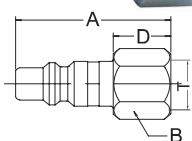

Ordering code

- IS 20 - SF - 02 S**
- ◆ Israel series
 - ◆ Body size
20: 1/4"
 - ◆ Coupling type
SF: Female socket
SM: Male socket
SH: Hose barb socket
SN: Nut lock socket
PF: Female plug
PM: Male plug
PH: Hose barb plug
PN: Nut lock plug
 - ◆ Thread code
02: 1/4"PT
03: 3/8"PT
04: 1/2"PT
 - ◆ Material code
B: Brass
S: Carbon steel
SS: Stainless steel SUS304/303

—○—+—← Self sealing socket+Thru-type plug

Sockets/Couplers

Female Pipe Thread

Model	Body Size	Thread -T	Overall (A)	Hex Size (B)	Diameter (D)
IS20-SF-02	1/4	1/4"NPT	65	19	25.3

Male Pipe Thread

Model	Body Size	Thread -T	Overall (A)	Hex Size (B)	Diameter (D)
IS20-SM-02	1/4	1/4"NPT	65	19	25.3

Standard Hose Barb

Model	Body Size	Hose I.D.	Overall (A)	Hex Size (B)	Diameter (D)
IS20-SH-1/4	1/4	1/4"	75	19	25.3

Plugs/Nipples

Female Pipe Thread

Model	Body Size	Thread -T	Overall (A)	Hex Size (B)	Diameter (D)
IS20-PF-02	1/4	1/4"NPT	47	16	

Male Pipe Thread

Model	Body Size	Thread -T	Overall (A)	Hex Size (B)	Diameter (D)
IS20-PM-02	1/4	1/4"NPT	46	14	

Standard Hose Barb

Model	Body Size	Hose I.D.	Overall (A)	Hex Size (B)	Diameter (D)
IS20-PH-1/4	1/4	1/4"	57	14	