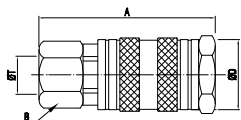

Ordering code

- IS 20 - SF - 02 S**
- ◆ Israel series
 - ◆ Body size
20: 1/4"
 - ◆ Coupling type
SF: Female socket
SM: Male socket
SH: Hose barb socket
SN: Nut lock socket
PF: Female plug
PM: Male plug
PH: Hose barb plug
PN: Nut lock plug
 - ◆ Thread code
02: 1/4"PT
03: 3/8"PT
04: 1/2"PT
 - ◆ Material code
B: Brass
S: Carbon steel
SS: Stainless steel SUS304/303

Plug profile

Specification

Series	BR20
Body Size(in.)	1/4"
Rated Pressure(MPa)	2.0MPa
Temperature Range	-10°C ~ +70°C
Locking Device	4 balls

Performance

Compatible with

FOKCA
PARKER-RECTUS
CEJN

IS20

IS Series Israel Type Pneumatic Quick Coupling

—○—+—← Self sealing socket+Thru-type plug

Sockets/Couplers

Female Pipe Thread

Model	Body Size	Thread -T	Overall (A)	Hex Size (B)	Diameter (D)
IS20-SF-02	1/4	1/4"NPT	65	19	25.3

Male Pipe Thread

Model	Body Size	Thread -T	Overall (A)	Hex Size (B)	Diameter (D)
IS20-SM-02	1/4	1/4"NPT	65	19	25.3

Standard Hose Barb

Model	Body Size	Hose I.D.	Overall (A)	Hex Size (B)	Diameter (D)
IS20-SH-1/4	1/4	1/4"	75	19	25.3

Plugs/Nipples

Female Pipe Thread

Model	Body Size	Thread -T	Overall (A)	Hex Size (B)	Diameter (D)
IS20-PF-02	1/4	1/4"NPT	47	16	