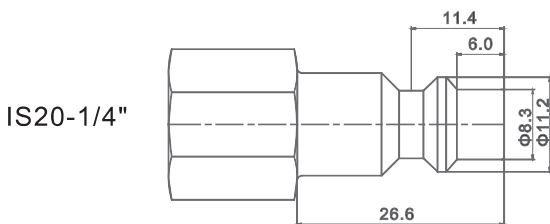

Plug profile

Specification

Series	BR20
Body Size(in.)	1/4"
Rated Pressure(MPa)	2.0MPa
Temperature Range	-10°C ~ +70°C
Locking Device	4 balls