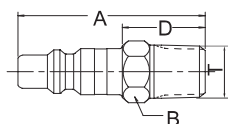

Ordering code

- IS 20 - SF - 02 S**
- ◆ Israel series
 - ◆ Body size
20: 1/4"
 - ◆ Coupling type
SF: Female socket
SM: Male socket
SH: Hose barb socket
SN: Nut lock socket
PF: Female plug
PM: Male plug
PH: Hose barb plug
PN: Nut lock plug
 - ◆ Thread code
02: 1/4"PT
03: 3/8"PT
04: 1/2"PT
 - ◆ Material code
B: Brass
S: Carbon steel
SS: Stainless steel SUS304/303

—○—+—← Self sealing socket+Thru-type plug

Sockets/Couplers

Female Pipe Thread

Model	Body Size	Thread -T	Overall (A)	Hex Size (B)	Diameter (D)
IS20-SF-02	1/4	1/4"NPT	65	19	25.3

Male Pipe Thread

Model	Body Size	Thread -T	Overall (A)	Hex Size (B)	Diameter (D)
IS20-SM-02	1/4	1/4"NPT	65	19	25.3

Standard Hose Barb

Model	Body Size	Hose I.D.	Overall (A)	Hex Size (B)	Diameter (D)
IS20-SH-1/4	1/4	1/4"	75	19	25.3

Plugs/Nipples

Female Pipe Thread

Model	Body Size	Thread -T	Overall (A)	Hex Size (B)	Diameter (D)
IS20-PF-02	1/4	1/4"NPT	47	16	

Male Pipe Thread

Model	Body Size	Thread -T	Overall (A)	Hex Size (B)	Diameter (D)
IS20-PM-02	1/4	1/4"NPT	46	14	

Standard Hose Barb

Model	Body Size	Hose I.D.	Overall (A)	Hex Size (B)	Diameter (D)
IS20-PH-1/4	1/4	1/4"	57	14	