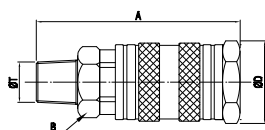

Ordering code

- IS 20 - SF - 02 S**
- ◆ Israel series
 - ◆ Body size
20: 1/4"
 - ◆ Coupling type
SF: Female socket
SM: Male socket
SH: Hose barb socket
SN: Nut lock socket
PF: Female plug
PM: Male plug
PH: Hose barb plug
PN: Nut lock plug
 - ◆ Thread code
02: 1/4"PT
03: 3/8"PT
04: 1/2"PT
 - ◆ Material code
B: Brass
S: Carbon steel
SS: Stainless steel SUS304/303

—○—+—← Self sealing socket+Thru-type plug

Sockets/Couplers

Female Pipe Thread

Model	Body Size	Thread -T	Overall (A)	Hex Size (B)	Diameter (D)
IS20-SF-02	1/4	1/4"NPT	65	19	25.3

Male Pipe Thread

Model	Body Size	Thread -T	Overall (A)	Hex Size (B)	Diameter (D)
IS20-SM-02	1/4	1/4"NPT	65	19	25.3

Standard Hose Barb

Model	Body Size	Hose I.D.	Overall (A)	Hex Size (B)	Diameter (D)
IS20-SH-1/4	1/4	1/4"	75	19	25.3

Plugs/Nipples

Female Pipe Thread

Model	Body Size	Thread -T	Overall (A)	Hex Size (B)	Diameter (D)
IS20-PF-02	1/4	1/4"NPT	47	16	

Male Pipe Thread

Model	Body Size	Thread -T	Overall (A)	Hex Size (B)	Diameter (D)
IS20-PM-02	1/4	1/4"NPT	46	14	

Standard Hose Barb

Model	Body Size	Hose I.D.	Overall (A)	Hex Size (B)	Diameter (D)
IS20-PH-1/4	1/4	1/4"	57	14	