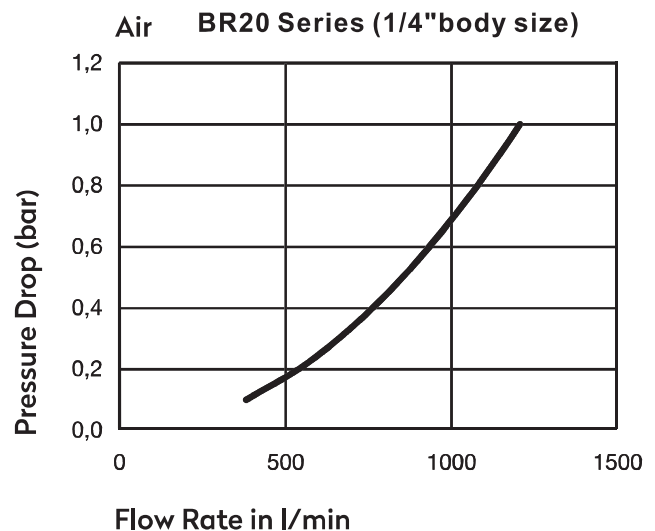

Performance

Compatible with

FOKCA	BR20
PARKER-RECTUS	19
PCL	60