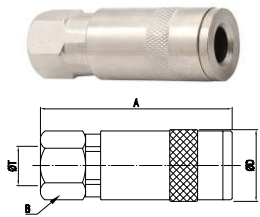

The couplers are mainly divided into three types: female thread, male thread, and hose barb tail. The body of BR20 series coupler and plug has a long stem, not easy to come off. Manual operation is very simple, safe and reliable. The maximum working pressure is 2.0MPa. At present, the available body size is 1/4" only. If you need a larger flow rate, it is recommended to choose IN30, IN40, series.

## Ordering code

**BR 20 - SF - 02 B**

- ◆ British series
- ◆ Body size  
20: 1/4"
- ◆ Coupling type  
SF: Female socket  
SM: Male socket  
SH: Hose barb socket  
SN: Nut lock socket  
PF: Female plug  
PM: Male plug  
PH: Hose barb plug  
PN: Nut lock plug
- ◆ Thread code  
02: 1/4"BSP  
03: 3/8"BSP  
04: 1/2"BSP
- ◆ Material code  
B: Brass  
S: Carbon steel  
SS: Stainless steel SUS304/303

### Female Pipe Thread

Model	Body Size	Thread -T	Overall (A)	Hex Size (B)	Diameter (D)
BR20-SF-02	1/4	1/4"NPT	67.5	19	22.6