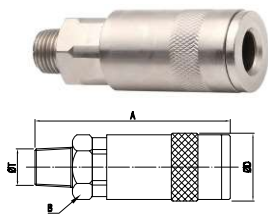

## Ordering code

**BR 20 - SF - 02 B**

- ◆ British series
- ◆ Body size  
20: 1/4"
- ◆ Coupling type  
SF: Female socket  
SM: Male socket  
SH: Hose barb socket  
SN: Nut lock socket  
PF: Female plug  
PM: Male plug  
PH: Hose barb plug  
PN: Nut lock plug
- ◆ Thread code  
02: 1/4"BSP  
03: 3/8"BSP  
04: 1/2"BSP
- ◆ Material code  
B: Brass  
S: Carbon steel  
SS: Stainless steel SUS304/303

# BR series british type pneumatic quick coupling

—○—+—<— Self sealing socket+Thru-type plug

### Female Pipe Thread

Model	Body Size	Thread -T	Overall (A)	Hex Size (B)	Diameter (D)
BR20-SF-02	1/4	1/4"NPT	67.5	19	22.6

### Male Pipe Thread

Model	Body Size	Thread -T	Overall (A)	Hex Size (B)	Diameter (D)
BR20-SM-02	1/4	1/4"NPT	67.5	19	22.6