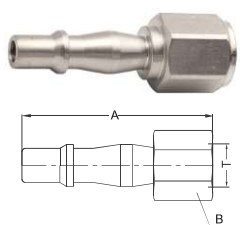

Model	Body Size	Thread -T	Overall (A)	Hex Size (B)	Diameter (D)
BR20-PF-02	1/4	1/4"NPT	50	16