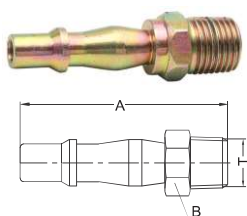

Male Pipe Thread

Model	Body Size	Thread -T	Overall (A)	Hex Size (B)	Diameter (D)
BR20-PM-02	1/4	1/4"NPT	48.5	14	

Standard Hose Barb