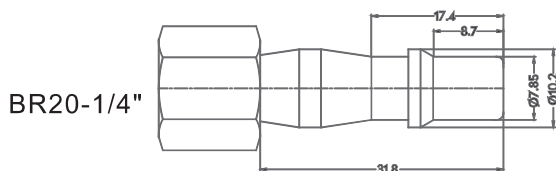

Plug profile

Specification

Series	BR20
Body Size(in.)	1/4"
Rated Pressure(MPa)	2.0MPa
Temperature Range	-10°C ~ +70°C
Locking Device	4 balls