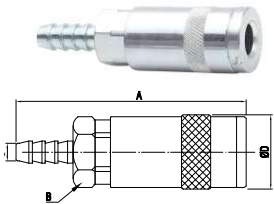

## Ordering code

**BR 20 - SF - 02 B**

- ◆ British series
- ◆ Body size  
20: 1/4"
- ◆ Coupling type  
SF: Female socket  
SM: Male socket  
SH: Hose barb socket  
SN: Nut lock socket  
PF: Female plug  
PM: Male plug  
PH: Hose barb plug  
PN: Nut lock plug
- ◆ Thread code  
02: 1/4"BSP  
03: 3/8"BSP  
04: 1/2"BSP
- ◆ Material code  
B: Brass  
S: Carbon steel  
SS: Stainless steel SUS304/303

### Female Pipe Thread

Model	Body Size	Thread -T	Overall (A)	Hex Size (B)	Diameter (D)
BR20-SF-02	1/4	1/4"NPT	67.5	19	22.6

### Male Pipe Thread

Model	Body Size	Thread -T	Overall (A)	Hex Size (B)	Diameter (D)
BR20-SM-02	1/4	1/4"NPT	67.5	19	22.6

### Standard Hose Barb

Model	Body Size	Hose I.D.	Overall (A)	Hex Size (B)	Diameter (D)
BR20-SH-1/4	1/4	1/4"	86	19	22.6