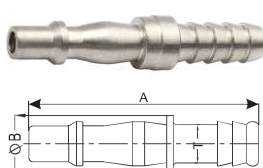

## Plugs/Nipples

### Female Pipe Thread

Model	Body Size	Thread -T	Overall (A)	Hex Size (B)	Diameter (D)
BR20-PF-02	1/4	1/4"NPT	50	16	

### Male Pipe Thread

Model	Body Size	Thread -T	Overall (A)	Hex Size (B)	Diameter (D)
BR20-PM-02	1/4	1/4"NPT	48.5	14	

### Standard Hose Barb

Model	Body Size	Hose I.D.	Overall (A)	Hex Size (B)	Diameter (D)
BR20-PH-1/4	1/4	1/4"	68	14	