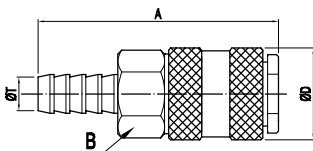

Ordering code

EE 20 - SF - 02 B

- ◆ Economical Europe
- ◆ Body size
20: 1/4"
- ◆ Coupling type
SF: Female socket
SM: Male socket
SH: Hose barb socket
SN: Nut lock socket
PF: Female plug
PM: Male plug
PH: Hose barb plug
PN: Nut lock plug
- ◆ Thread code
02: 1/4"PT
03: 3/8"PT
04: 1/2"PT
- ◆ Material code
B: Brass
S: Carbon steel
SS: Stainless steel SUS304/303

EE series european economical type quick coupling

 Self sealing socket+Thru-type plug

Sockets/Couplers

Female Pipe Thread

Model	Body Size	Thread -T	Overall (A)	Hex Size (B)	Diameter (D)
EE20-SF-02	1/4	1/4"NPT	52	19	23

Male Pipe Thread

Model	Body Size	Thread -T	Overall (A)	Hex Size (B)	Diameter (D)
EE20-SM-02	1/4	1/4"NPT	55	19	23

Standard Hose Barb

Model	Body Size	Hose I.D.	Overall (A)	Hex Size (B)	Diameter (D)
EE20-SH-02	1/4	1/4"	62	19	23

Nut-lock type

Model	Body Size	Hose I.D.	Overall (A)	Hex Size (B)	Diameter (D)
EE20-SN-1/4	1/4	1/4"	60	19	23