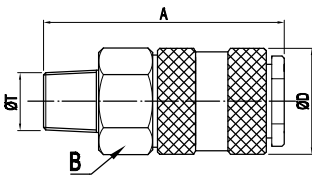

Ordering code

EE 20 - SF - 02 B

- ◆ Economical Europe
- ◆ Body size
20: 1/4"
- ◆ Coupling type
SF: Female socket
SM: Male socket
SH: Hose barb socket
SN: Nut lock socket
PF: Female plug
PM: Male plug
PH: Hose barb plug
PN: Nut lock plug
- ◆ Thread code
02: 1/4"PT
03: 3/8"PT
04: 1/2"PT
- ◆ Material code
B: Brass
S: Carbon steel
SS: Stainless steel SUS304/303

EE series european economical type quick coupling

 Self sealing socket+Thru-type plug

Sockets/Couplers

Female Pipe Thread

Model	Body Size	Thread -T	Overall (A)	Hex Size (B)	Diameter (D)
EE20-SF-02	1/4	1/4"NPT	52	19	23

Male Pipe Thread

Model	Body Size	Thread -T	Overall (A)	Hex Size (B)	Diameter (D)
EE20-SM-02	1/4	1/4"NPT	55	19	23

Standard Hose Barb

Model	Body Size	Hose I.D.	Overall (A)	Hex Size (B)	Diameter (D)
EE20-SH-02	1/4	1/4"	62	19	23

Nut-lock type

Model	Body Size	Hose I.D.	Overall (A)	Hex Size (B)	Diameter (D)
EE20-SN-1/4	1/4	1/4"	60	19	23