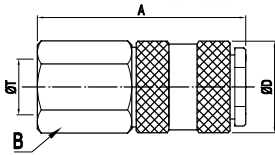

Ordering code

EE 20 - SF - 02 B

- ◆ Economical Europe
- ◆ Body size
20: 1/4"
- ◆ Coupling type
SF: Female socket
SM: Male socket
SH: Hose barb socket
SN: Nut lock socket
PF: Female plug
PM: Male plug
PH: Hose barb plug
PN: Nut lock plug
- ◆ Thread code
02: 1/4"PT
03: 3/8"PT
04: 1/2"PT
- ◆ Material code
B: Brass
S: Carbon steel
SS: Stainless steel SUS304/303

EE series european economical type quick coupling

 Self sealing socket+Thru-type plug

Sockets/Couplers

Female Pipe Thread

Model	Body Size	Thread -T	Overall (A)	Hex Size (B)	Diameter (D)
EE20-SF-02	1/4	1/4"NPT	52	19	23

Male Pipe Thread

Model	Body Size	Thread -T	Overall (A)	Hex Size (B)	Diameter (D)
EE20-SM-02	1/4	1/4"NPT	55	19	23

Standard Hose Barb

Model	Body Size	Hose I.D.	Overall (A)	Hex Size (B)	Diameter (D)
EE20-SH-02	1/4	1/4"	62	19	23

Nut-lock type

Model	Body Size	Hose I.D.	Overall (A)	Hex Size (B)	Diameter (D)
EE20-SN-1/4	1/4	1/4"	60	19	23