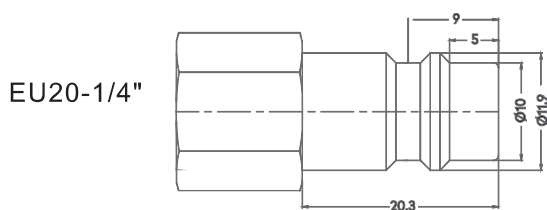

Ordering code

EE 20 - SF - 02 B

- ◆ Economical Europe
- ◆ Body size
20: 1/4"
- ◆ Coupling type
SF: Female socket
SM: Male socket
SH: Hose barb socket
SN: Nut lock socket
PF: Female plug
PM: Male plug
PH: Hose barb plug
PN: Nut lock plug
- ◆ Thread code
02: 1/4"PT
03: 3/8"PT
04: 1/2"PT
- ◆ Material code
B: Brass
S: Carbon steel
SS: Stainless steel SUS304/303

Specification

Series	EE20
Body Size(in.)	1/4"
Rated Pressure(MPa)	1.6MPa
Temperature Range	-10°C ~ +70°C
Locking Device	4 balls

Performance

Air EE20 Series (1/4" body size)

Plug profile

Compatible with

FOKCA	EU20
PARKER-RECTUS	25,26
JWL	520,530
CEJN	320

EE series european economical type quick coupling

 Self sealing socket+Thru-type plug

Sockets/Couplers

Female Pipe Thread

Model	Body Size	Thread -T	Overall (A)	Hex Size (B)	Diameter (D)
EE20-SF-02	1/4	1/4"NPT	52	19	23

Male Pipe Thread

Model	Body Size	Thread -T	Overall (A)	Hex Size (B)	Diameter (D)
EE20-SM-02	1/4	1/4"NPT	55	19	23

Standard Hose Barb

Model	Body Size	Hose I.D.	Overall (A)	Hex Size (B)	Diameter (D)
EE20-SH-02	1/4	1/4"	62	19	23