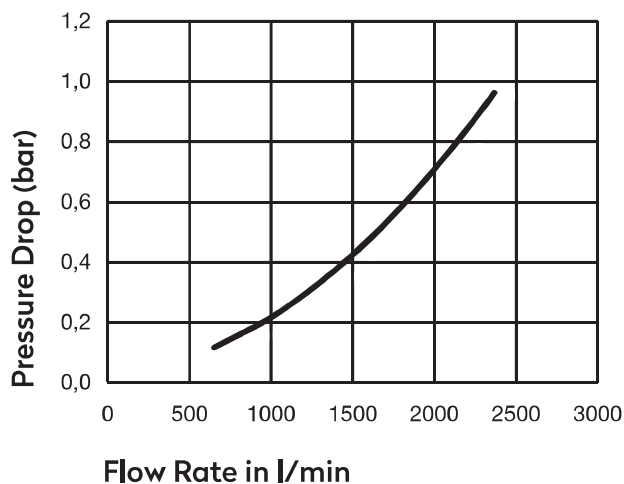

This series of coupling adopts a structure of 6pcs of $\Phi 3.5$ mm steel locking balls, which is safe and reliable, easy to connect and disconnect, and the push-to-connect structure is easy for operation by one hand. The maximum working pressure is 1.6 MPa (2.0 MPa for steel sleeve and nipples). EE20 currently only has a 1/4" flow valve body. If you need a larger flow joint, it is

Ordering code

EE 20 - SF - 02 B

- ◆ Economical Europe
- ◆ Body size
20: 1/4"
- ◆ Coupling type
SF: Female socket
SM: Male socket
SH: Hose barb socket
SN: Nut lock socket
PF: Female plug
PM: Male plug
PH: Hose barb plug
PN: Nut lock plug
- ◆ Thread code
02: 1/4"PT
03: 3/8"PT
04: 1/2"PT
- ◆ Material code
B: Brass
S: Carbon steel
SS: Stainless steel SUS304/303

Specification

Series	EE20
Body Size(in.)	1/4"
Rated Pressure(MPa)	1.6MPa
Temperature Range	-10°C ~ +70°C
Locking Device	4 balls

Performance

Air EE20 Series (1/4" body size)

Plug profile

Compatible with

FOKCA	EU20
PARKER-RECTUS	25,26
JWL	520,530
CEJN	320