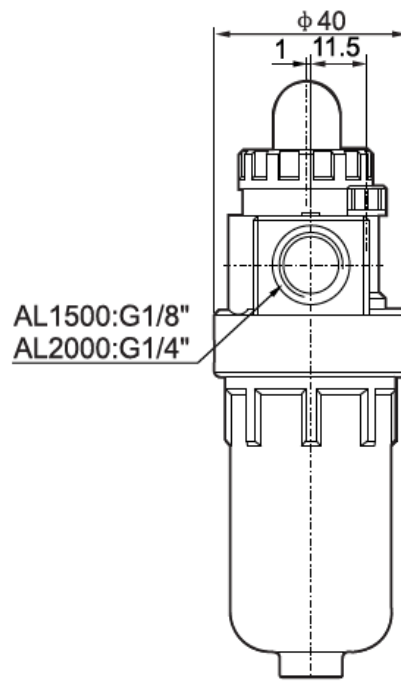

AL,BL Series Lubricator:

AL2000

BL3000

1.Ordering Code :

AL	2000
↑	↑
Model	Body size
AL: Small size	1500: G1/8
BL: Middle size	2000: G1/4
	3000: G3/8
	4000: G1/2

Graphic Symbol

2.Characteristics:

- 1) The AL,BL proportional lubricator adds a regulated quantity of oil to the filtered air.
- 2) Different thread type can be offered according to customers' requirements, e.g.: PT, NPT etc.

3.Specification:

Model	AL1500	AL2000	BL2000	BL3000	BL4000
Port size	G1/8	G1/4	G1/4	G3/8	G1/2
Applicable medium	Compressed Air				
Working pressure range	0~1.0 MPa				
Proof pressure	1.5MPa				
Temperature range	5°C~60°C				
Capacity of oil feed cup	25ml		90ml		
Recommended oil use	ISO VG32 or the same grade oil				
Ccontainer Material	Polycarbonate				
Protective cover	Not available		Available		

4. Overall and Dimension Sheet:

AL1500~AL2000

BL2000~BL4000