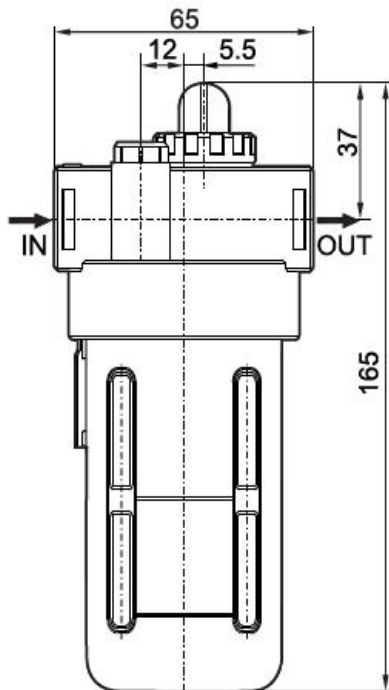

AL,BL Series Lubricator:

AL2000

BL3000

1.Ordering Code :

AL	2000
↑	↑
Model	Body size
AL: Small size	1500: G1/8
BL: Middle size	2000: G1/4
	3000: G3/8
	4000: G1/2

Graphic Symbol

2.Characteristics:

- 1) The AL,BL proportional lubricator adds a regulated quantity of oil to the filtered air.
- 2) Different thread type can be offered according to customers' requirements, e.g.: PT, NPT etc.

3.Specification:

Model	AL1500	AL2000	BL2000	BL3000	BL4000
Port size	G1/8	G1/4	G1/4	G3/8	G1/2
Applicable medium	Compressed Air				
Working pressure range	0~1.0 MPa				
Proof pressure	1.5MPa				
Temperature range	5°C~60°C				
Capacity of oil feed cup	25ml		90ml		
Recommended oil use	ISO VG32 or the same grade oil				
Ccontainer Material	Polycarbonate				
Protective cover	Not available		Available		

4. Overall and Dimension Sheet:

AL1500~AL2000

BL2000~BL4000