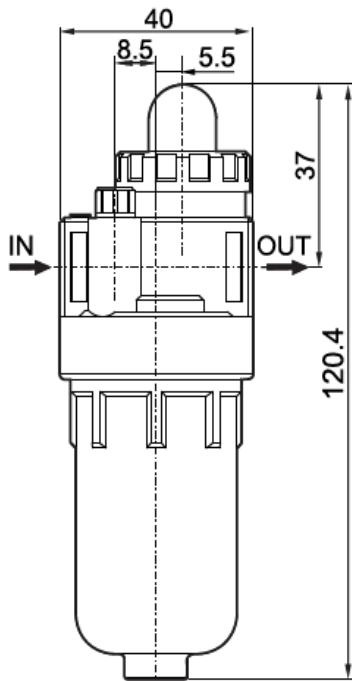

AL,BL Series Lubricator:

AL2000

BL3000

1.Ordering Code :

AL	2000
↑	↑
Model	Body size
AL: Small size	1500: G1/8
BL: Middle size	2000: G1/4
	3000: G3/8
	4000: G1/2

Graphic Symbol

2.Characteristics:

- 1) The AL,BL proportional lubricator adds a regulated quantity of oil to the filtered air.
- 2) Different thread type can be offered according to customers' requirements, e.g.: PT, NPT etc.

3.Specification:

Model	AL1500	AL2000	BL2000	BL3000	BL4000
Port size	G1/8	G1/4	G1/4	G3/8	G1/2
Applicable medium	Compressed Air				
Working pressure range	0~1.0 MPa				
Proof pressure	1.5MPa				
Temperature range	5°C~60°C				
Capacity of oil feed cup	25ml		90ml		
Recommended oil use	ISO VG32 or the same grade oil				
Ccontainer Material	Polycarbonate				
Protective cover	Not available		Available		

4. Overall and Dimension Sheet:

AL1500~AL2000

BL2000~BL4000