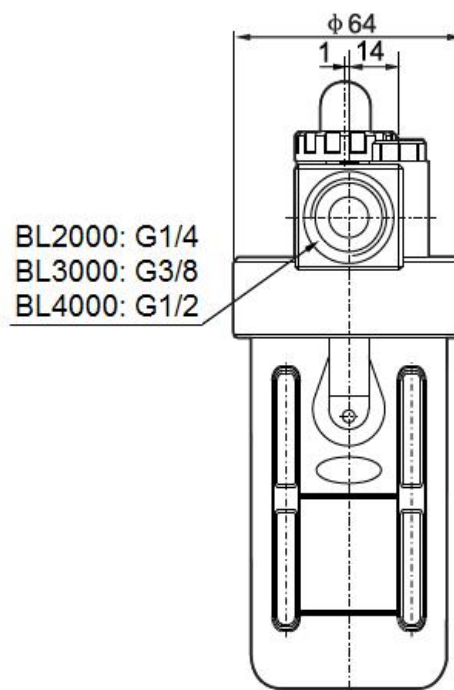

AL,BL Series Lubricator:

AL2000

BL3000

1.Ordering Code :

AL	2000
↑	↑
Model	Body size
AL: Small size	1500: G1/8
BL: Middle size	2000: G1/4
	3000: G3/8
	4000: G1/2

Graphic Symbol

2.Characteristics:

- 1) The AL,BL proportional lubricator adds a regulated quantity of oil to the filtered air.
- 2) Different thread type can be offered according to customers' requirements, e.g.: PT, NPT etc.

3.Specification:

Model	AL1500	AL2000	BL2000	BL3000	BL4000
Port size	G1/8	G1/4	G1/4	G3/8	G1/2
Applicable medium	Compressed Air				
Working pressure range	0~1.0 MPa				
Proof pressure	1.5MPa				
Temperature range	5°C~60°C				
Capacity of oil feed cup	25ml		90ml		
Recommended oil use	ISO VG32 or the same grade oil				
Ccontainer Material	Polycarbonate				
Protective cover	Not available		Available		

4. Overall and Dimension Sheet:

AL1500~AL2000

BL2000~BL4000